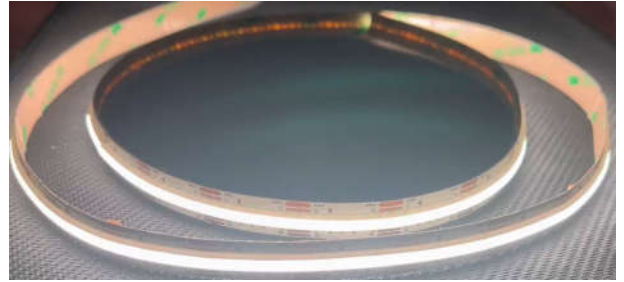

Surrounding the light RGBW COB Strip-960chips/m

Features/Application

- **Surrounding light baffle design; Real dot free.**
- Indoor&outdoor decoration
- Indoor&outdoor lighting
- Customized CCT design

Optical Electrical data

- LED Type COB Encapsulation
- LED Life Span 50000hours
- LED / Qty 960chips/m
- Emitting Color RGB+2700K
RGB+3000K
RGB+4000K
RGB+6000K
- CRI 90+
- Input Voltage 24V DC
- Power consumption 20W/M
- Optional IP Rating IP20/IP65/IP67/IP68
- Unit length 33.33mm
- PCB Color white
- PCB Width 12mm
- PCB Thickness 2oz
- Standard length 5meter/Reel

Different IP Rating(W*H) size	
IP20	12mm*2.0mm
IP65	12mm*2.5mm
IP67	14mm*4.0mm
IP68	14.5mm*4.5mm

Optical data @20w/m
R(620-630nm):170Lum/m , G(520-530nm):350Lum/m,B(450-460nm):100Lum/m
RGBW Full Brightness: 1000-1200Lum/m