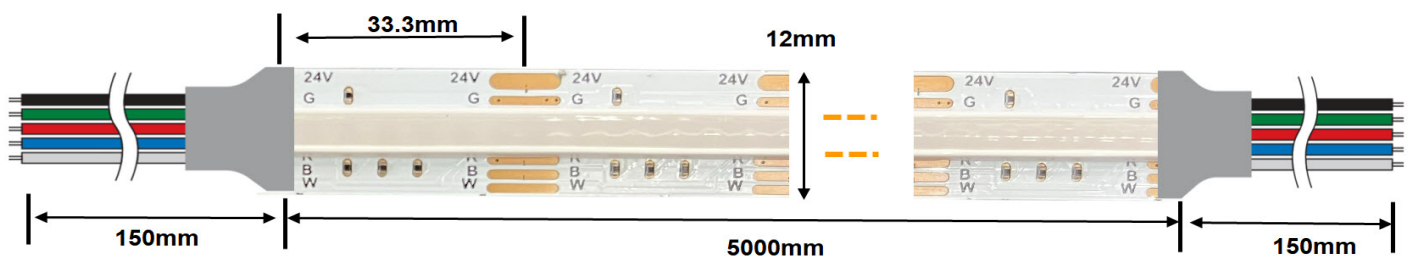

Surrounding the light RGBW COB Strip-960chips/m

Features/Application

- **Surrounding light baffle design; Real dot free.**
- Indoor&outdoor decoration
- Indoor&outdoor lighting
- Customized CCT design

Optical Electrical data

- LED Type COB Encapsulation
- LED Life Span 50000hours
- LED / Qty 960chips/m
- Emitting Color RGB+2700K
RGB+3000K
RGB+4000K
RGB+6000K
- CRI 90+
- Input Voltage 24V DC
- Power consumption 20W/M
- Optional IP Rating IP20/IP65/IP67/IP68
- Unit length 33.33mm
- PCB Color white
- PCB Width 12mm
- PCB Thickness 2oz
- Standard length 5meter/Reel

Different IP Rating(W*H) size	
IP20	12mm*2.0mm
IP65	12mm*2.5mm
IP67	14mm*4.0mm
IP68	14.5mm*4.5mm

Optical data @20w/m
R(620-630nm):170Lum/m , G(520-530nm):350Lum/m,B(450-460nm):100Lum/m
RGBW Full Brightness: 1000-1200Lum/m

Physical Dimensions (IP20)

Greeled Disclaimer :Subject to change without no excepted. make sure to use the most recent release.