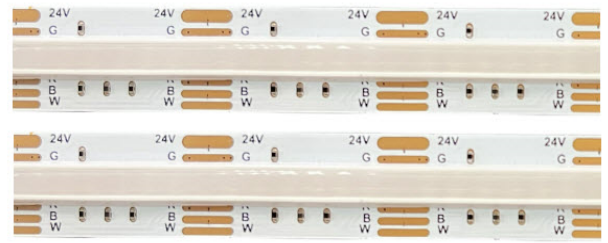

Surrounding the light RGBW COB Strip-960chips/m

Features/Application

- **Surrounding light baffle design; Real dot free.**
- Indoor&outdoor decoration
- Indoor&outdoor lighting
- Customized CCT design

Optical Electrical data

- LED Type COB Encapsulation
- LED Life Span 50000hours
- LED / Qty 960chips/m
- Emitting Color RGB+2700K
RGB+3000K
RGB+4000K
RGB+6000K
- CRI 90+
- Input Voltage 24V DC
- Power consumption 20W/M
- Optional IP Rating IP20/IP65/IP67/IP68
- Unit length 33.33mm
- PCB Color white
- PCB Width 12mm
- PCB Thickness 2oz
- Standard length 5meter/Reel

Different IP Rating(W*H) size	
IP20	12mm*2.0mm
IP65	12mm*2.5mm
IP67	14mm*4.0mm
IP68	14.5mm*4.5mm

Optical data @20w/m
R(620-630nm):170Lum/m , G(520-530nm):350Lum/m,B(450-460nm):100Lum/m
RGBW Full Brightness: 1000-1200Lum/m