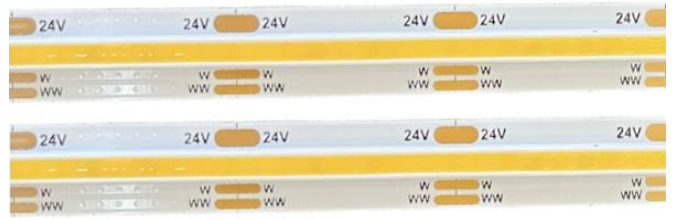

# Variable CCT COB Strip Light-646Chips

## Optical Electrical data

- LED Type: COB Encapsulation
- LED Life Span: 50000hours
- LED / Qty: 646chips/m  
323pcs WW+323pcs CW
- Emitting Color: CCT Variable range from 2700K-6500K
- CRI: 90+
- Input Voltage: 24V DC
- Power consumption: Max 16W/M
- Optional IP Rating: IP20/IP65/IP67/IP68
- Unit length: 26.3mm
- PCB Color: white
- PCB Width: 10mm
- PCB Thickness: 2oz
- Standard length: 5meter/Reel

Different IP Rating(W*H) size	
IP20	10mm*2.0mm
IP65	10mm*2.5mm
IP67	12mm*4.0mm
IP68	12.5mm*4.5mm

Optical data @16W/M			
CCT	2700k	6500K	Full Bright
Luminous Flux	840Lum/m	890Lum/m	1680-1730Lum/m