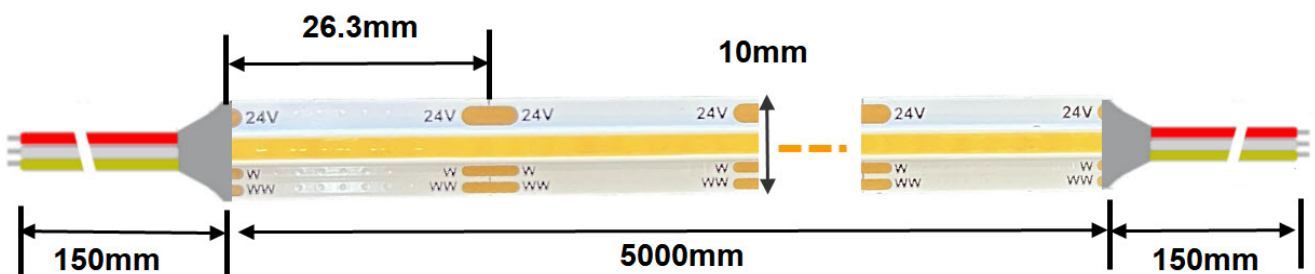

Physical Dimensions

Greeled Disclaimer :Subject to change without no excepted. make sure to use the most recent release.